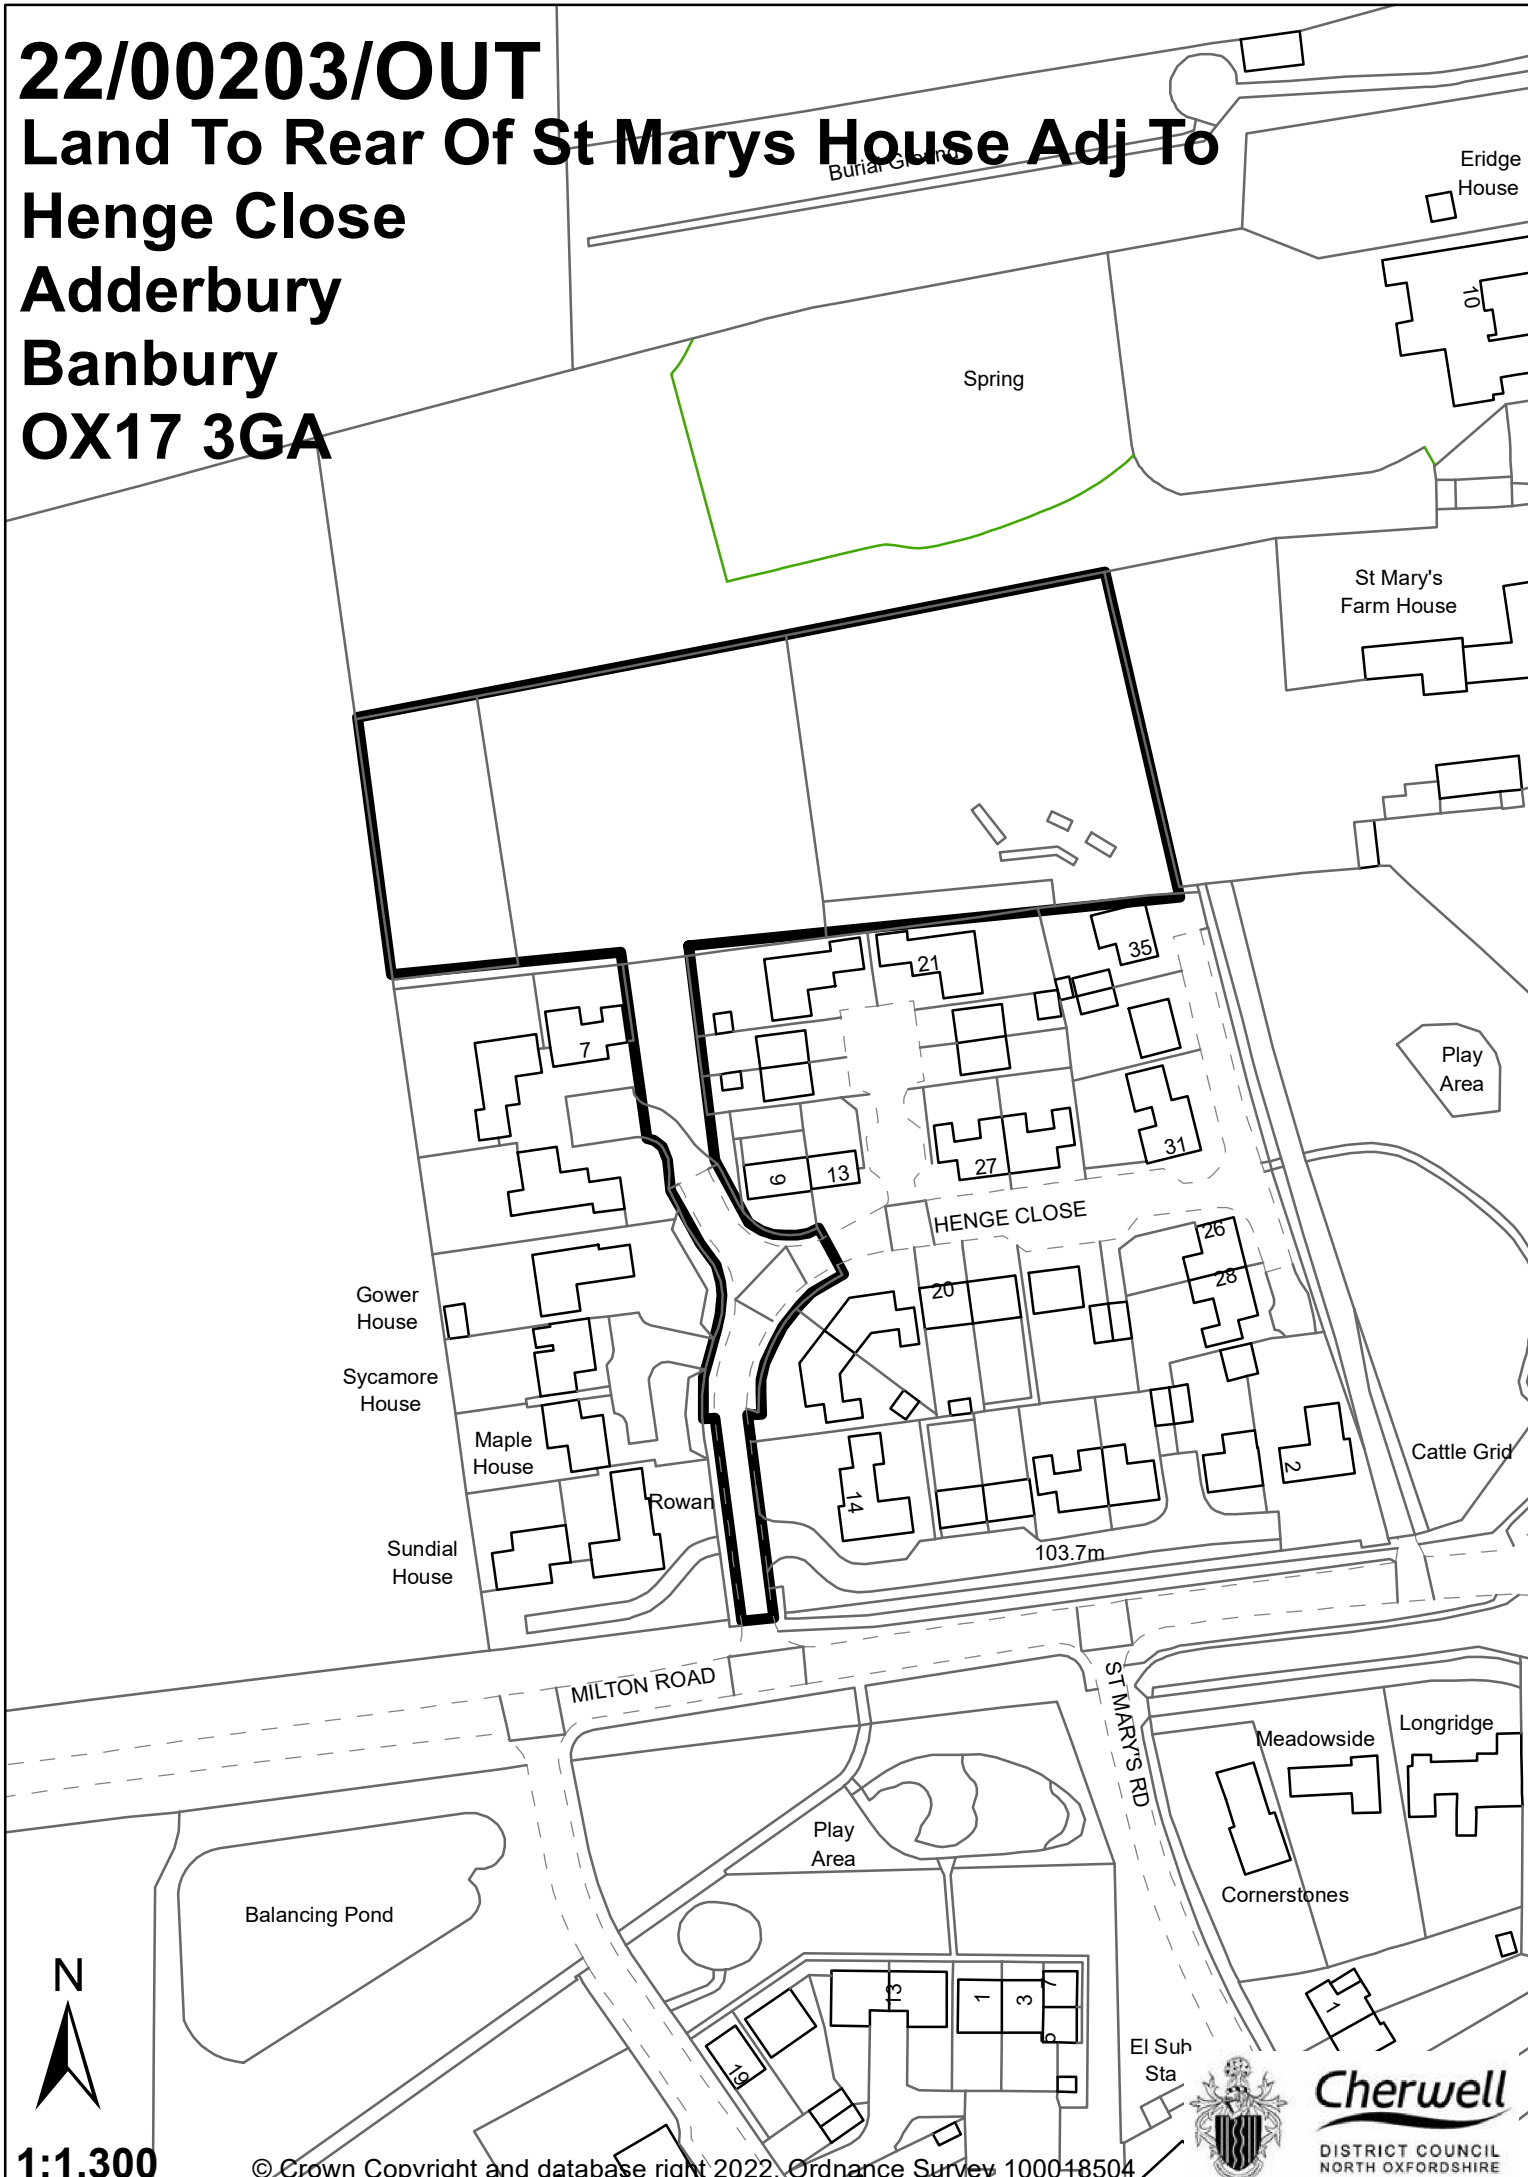

22/00203/OUT

Land To Rear Of St Marys House Adj To Henge Close Adderbury Banbury OX17 3GA

1:1,300